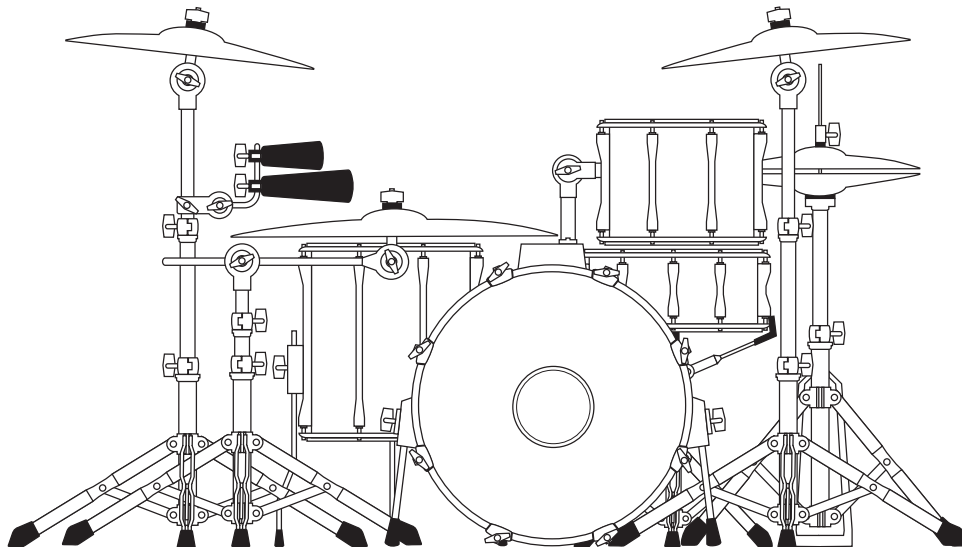

SLACK PILE *Equipment*

Guitar Steven

Drums Evil Olaf

Bass Fiona

Guitar Sebastian

Vocals Jesse

Legend

230 V

Klinke Stecker

SLACK PILE *Stage Plan*

Drums Evil Olaf

Guitar Steven

Bass Fiona

Guitar Sebastian

Vocals Jesse