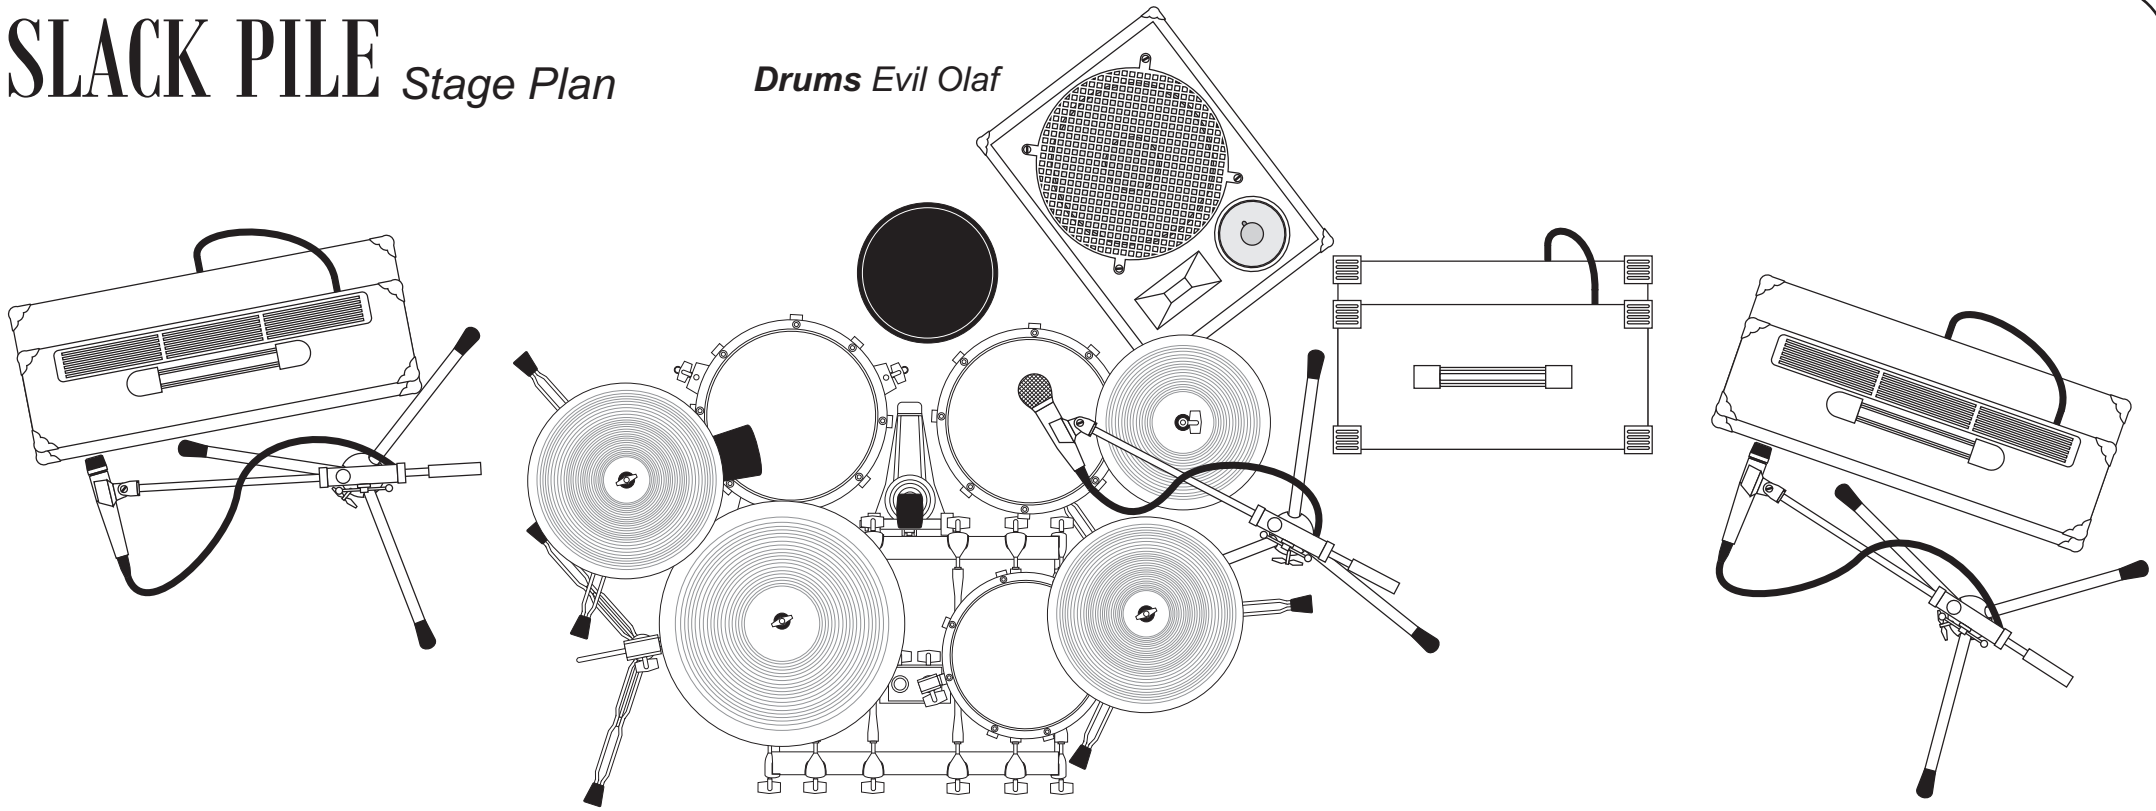

SLACK PILE *Equipment*

Guitar Steven

Drums Evil Olaf

Bass Fiona

Guitar Sebastian

Vocals Jesse

Legend

230 V

Klinke Stecker

SLACK PILE *Stage Plan*

Drums Evil Olaf

Guitar Steven

Bass Fiona

Guitar Sebastian

Vocals Jesse