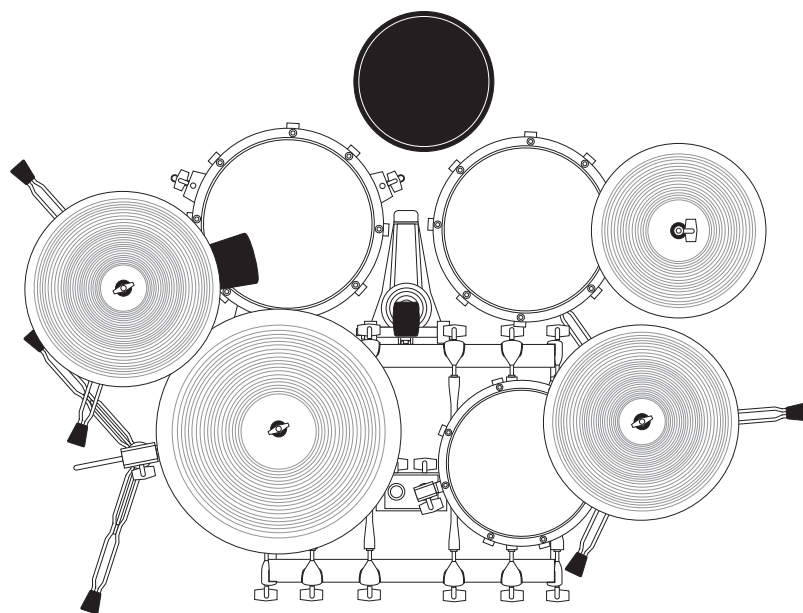

SLACK PILE *Equipment*

Guitar Steven

Drums Evil Olaf

Bass Fiona

Guitar Sebastian

Vocals Jesse

Legend

230 V

Klinke Stecker

SLACK PILE *Stage Plan*

Drums Evil Olaf

Guitar Steven

Bass Fiona

Guitar Sebastian

Vocals Jesse